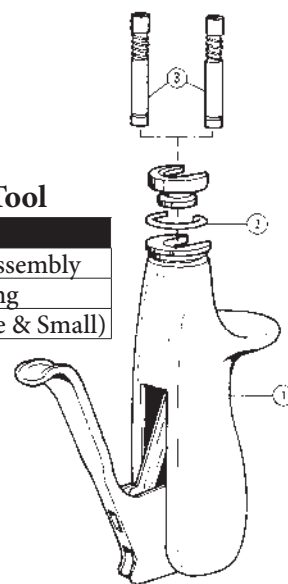

PRIMING ACCESSORIES

90200 Hand Priming Tool

Item No.	Part No.	Description	Qty.
1	7790201	HPT Body	1
2	7790202	Handle	1
3	7790206	Primer Rod Link, Small	1
4	7790207	Primer Rod Link, Large	1
5	7790211	Safety Gate Screw	1
6	7790212	Handle Pin	1
7	7790220	Pivot Link	1
8	7190203	Primer Feed, Large Right Half	1
9	7190205	Primer Feed, Small Right Half	1
10	7190204	Primer Feed, Large Left Half	1
11	7190206	Primer Feed, Small Left Half	1
12	7190207	Primer Tray Lid	1
13	7190208	Primer Tray	1
14	7190216	Safety Gate	1
15	7190217	Compression Spring	1
16	7187549	External Ring 5103-25	2

09550 Universal Primer Arm-2

Key	Part No.	Description
1	◆	Body
2	09552	Plug & Sleeve & Spring, Large
2	09553	Plug & Sleeve & Spring, Small

◆ Not available separately

09450 Posi-Prime Hand Priming Tool

Key	Part No.	Description
1	◆	Hand Priming Tool Body Assembly
2	09111	Shell Holder Ram Clip Spring
3	09549	Primer Rod Assembly, Large & Small

NOTE: This product has been discontinued and is no longer available. Some replacement parts are available. Call or write RCBS Customer Service for information

09460 Automatic Priming Tool

Key	Part No.	Description
1	09462	Main Body Casting
2	09472	Automatic Primer Feed Arm
3	09595	Stop Pin
4	09596	Coil Spring
5	09591	Setscrew 1/4-28 x 3/16 CP
6	09464	Shoulder Bolt 7/16
7	09473	Handle
9	09264	Handle Grip
10	09467	Setscrew 5/16-18 x 3/8 HD
11	09468	Main Ram
12	09471	Primer Rod Assembly (Large And Small)
13	09111	Spring Clip
14	09581	Primer Tube Assembly, Large
14	09582	Primer Tube Assembly, Small
15	09599	Primer Tube Cotter Pin
16	09465	Return Spring