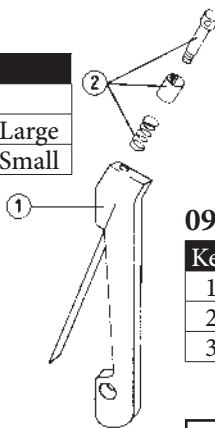

PRIMING ACCESSORIES

90200 Hand Priming Tool

Item No.	Part No.	Description	Qty.
1	7790201	HPT Body	1
2	7790202	Handle	1
3	7790206	Primer Rod Link, Small	1
4	7790207	Primer Rod Link, Large	1
5	7790211	Safety Gate Screw	1
6	7790212	Handle Pin	1
7	7790220	Pivot Link	1
8	7190203	Primer Feed, Large Right Half	1
9	7190205	Primer Feed, Small Right Half	1
10	7190204	Primer Feed, Large Left Half	1
11	7190206	Primer Feed, Small Left Half	1
12	7190207	Primer Tray Lid	1
13	7190208	Primer Tray	1
14	7190216	Safety Gate	1
15	7190217	Compression Spring	1
16	7187549	External Ring 5103-25	2

09550 Universal Primer Arm-2

Key	Part No.	Description
1	◆	Body
2	09552	Plug & Sleeve & Spring, Large
2	09553	Plug & Sleeve & Spring, Small

◆ Not available separately

09450 Posi-Prime Hand Priming Tool

Key	Part No.	Description
1	◆	Hand Priming Tool Body Assembly
2	09111	Shell Holder Ram Clip Spring
3	09549	Primer Rod Assembly, Large & Small

NOTE: This product has been discontinued and is no longer available. Some replacement parts are available. Call or write RCBS Customer Service for information

09460 Automatic Priming Tool

Key	Part No.	Description
1	09462	Main Body Casting
2	09472	Automatic Primer Feed Arm
3	09595	Stop Pin
4	09596	Coil Spring
5	09591	Setscrew 1/4-28 x 3/16 CP
6	09464	Shoulder Bolt 7/16
7	09473	Handle
9	09264	Handle Grip
10	09467	Setscrew 5/16-18 x 3/8 HD
11	09468	Main Ram
12	09471	Primer Rod Assembly (Large And Small)
13	09111	Spring Clip
14	09581	Primer Tube Assembly, Large
14	09582	Primer Tube Assembly, Small
15	09599	Primer Tube Cotter Pin
16	09465	Return Spring